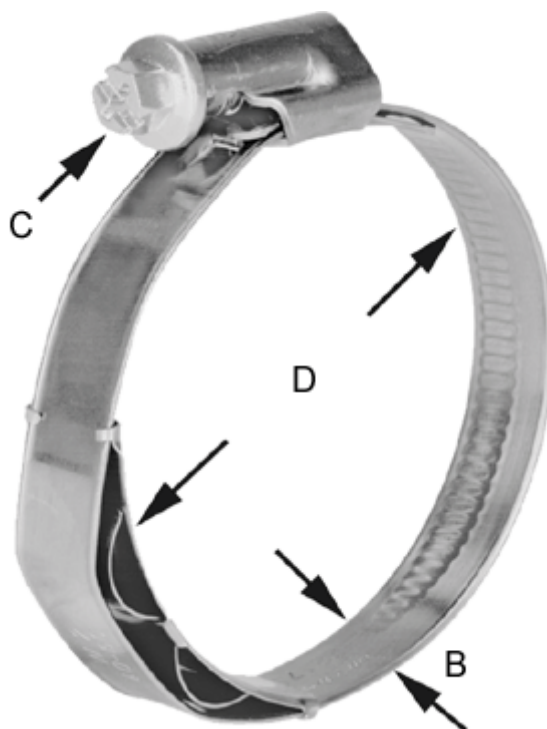

Article number: 021376711090

Description: Worm Drive Hose Clip with spring insert
TORRO WF 80-100/12 C7 W4 WF W4

Measures

C (screw type) =	C7
Diameter D =	80-100
Width B =	12